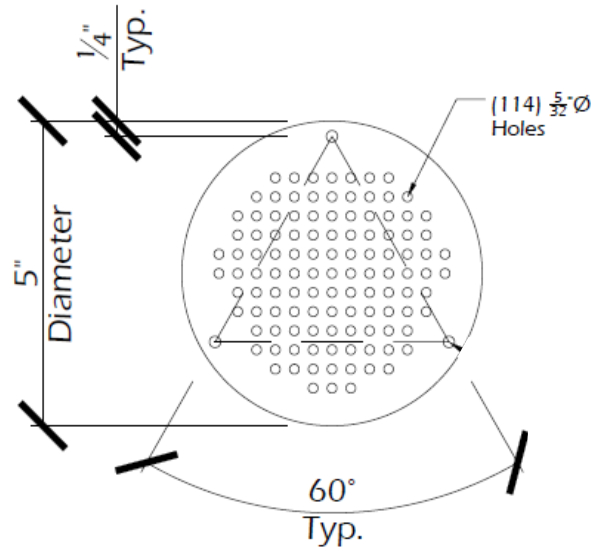

vendura

A BREAKTHRU COMPANY

500000

DRAIN COVER

TAMPER-RESISTANT

CENTER DRAIN COVER

@vennietheturtle

DESCRIPTION:

Tamper-Resistant Shower Drain

Assembly Part Number: 500000

Material: 304 Stainless Cover | (3) Tamper-resistant screws | (3) knurled anchors

Flow Rate: 5+ gpm

Drain: Compatible with standard 2" commercial drain

Drain Pipe Compatibility: 2" pipe

Installation: Vendura shower base prepped with (3) knurled anchors, align holes and secure with (3) Tamper-resistant screws.